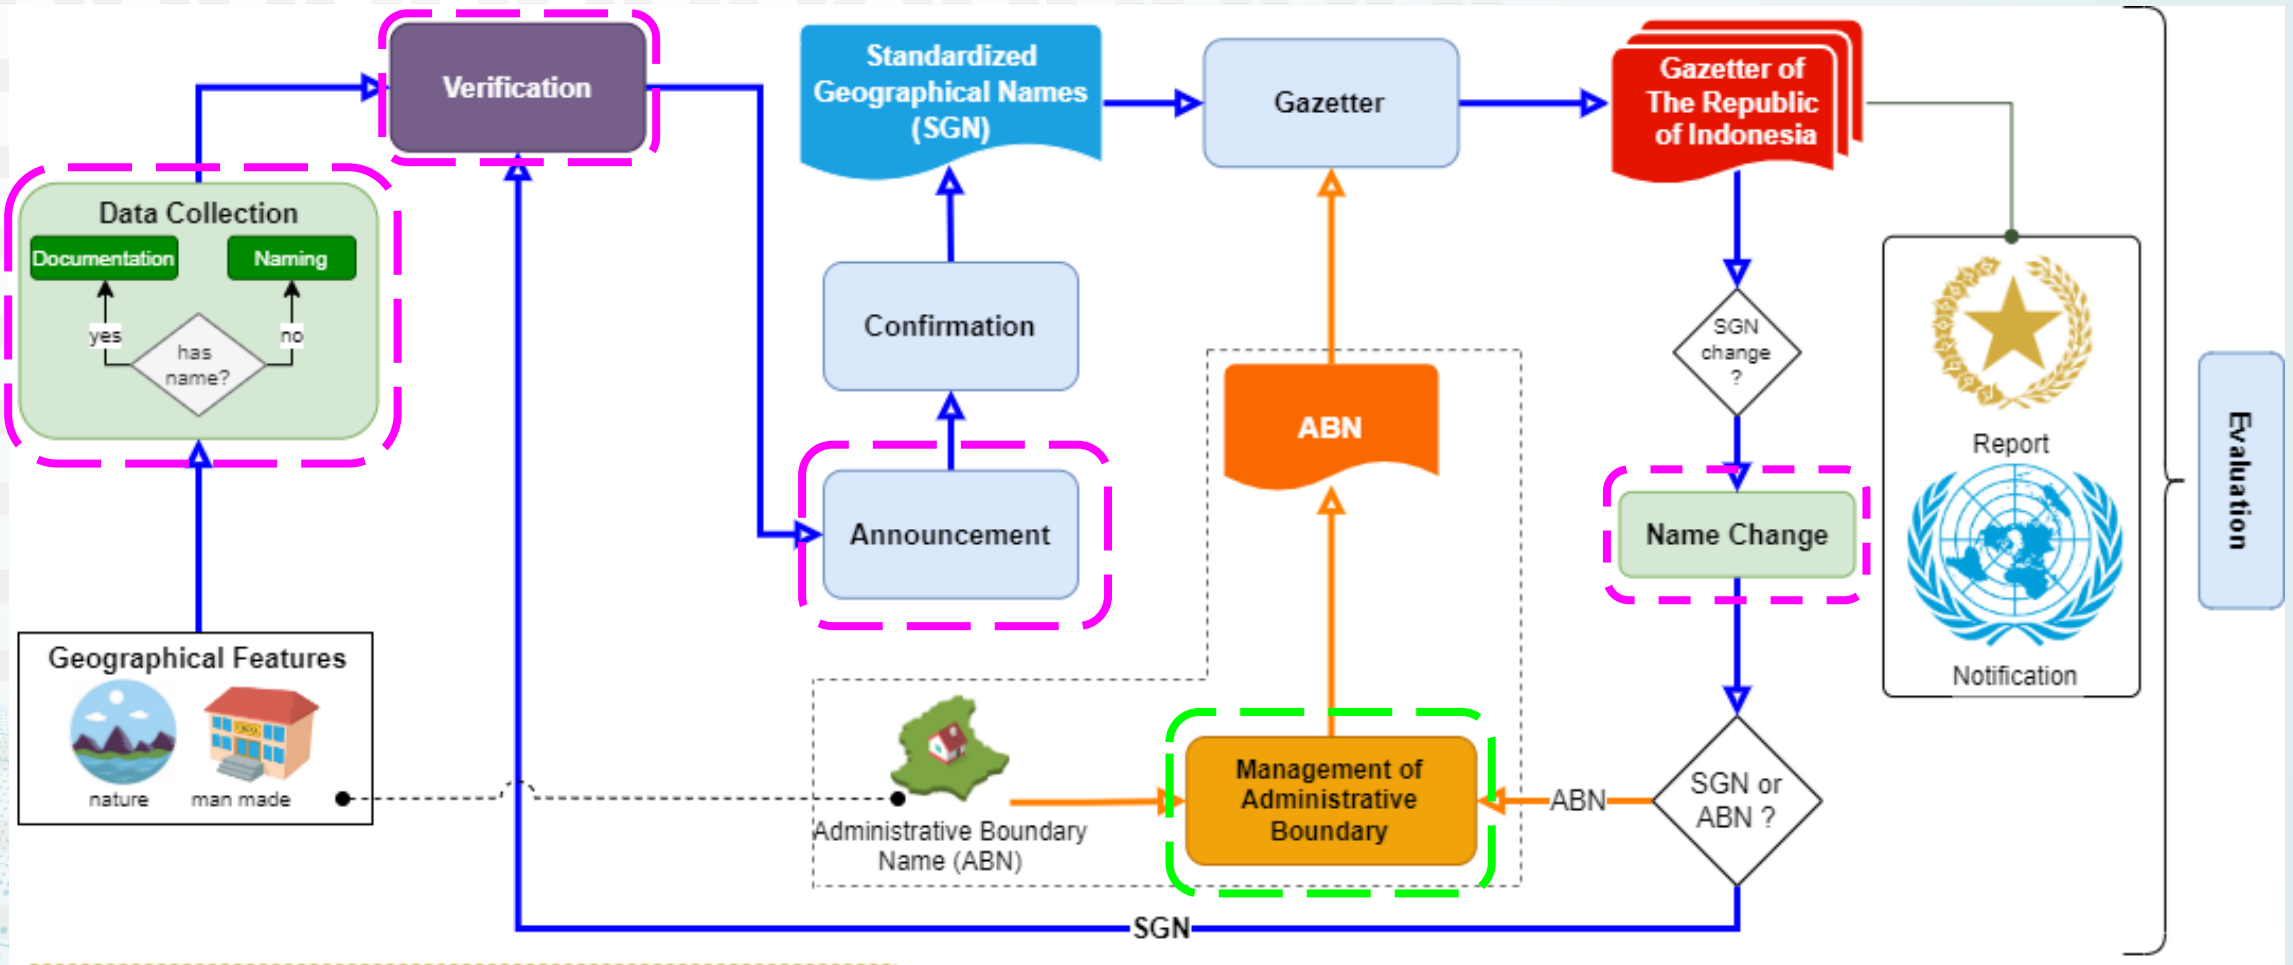

Geographical Names Standardization Process in Indonesia

involvement on standardization process:

Local Govt & NGO

Local Govt